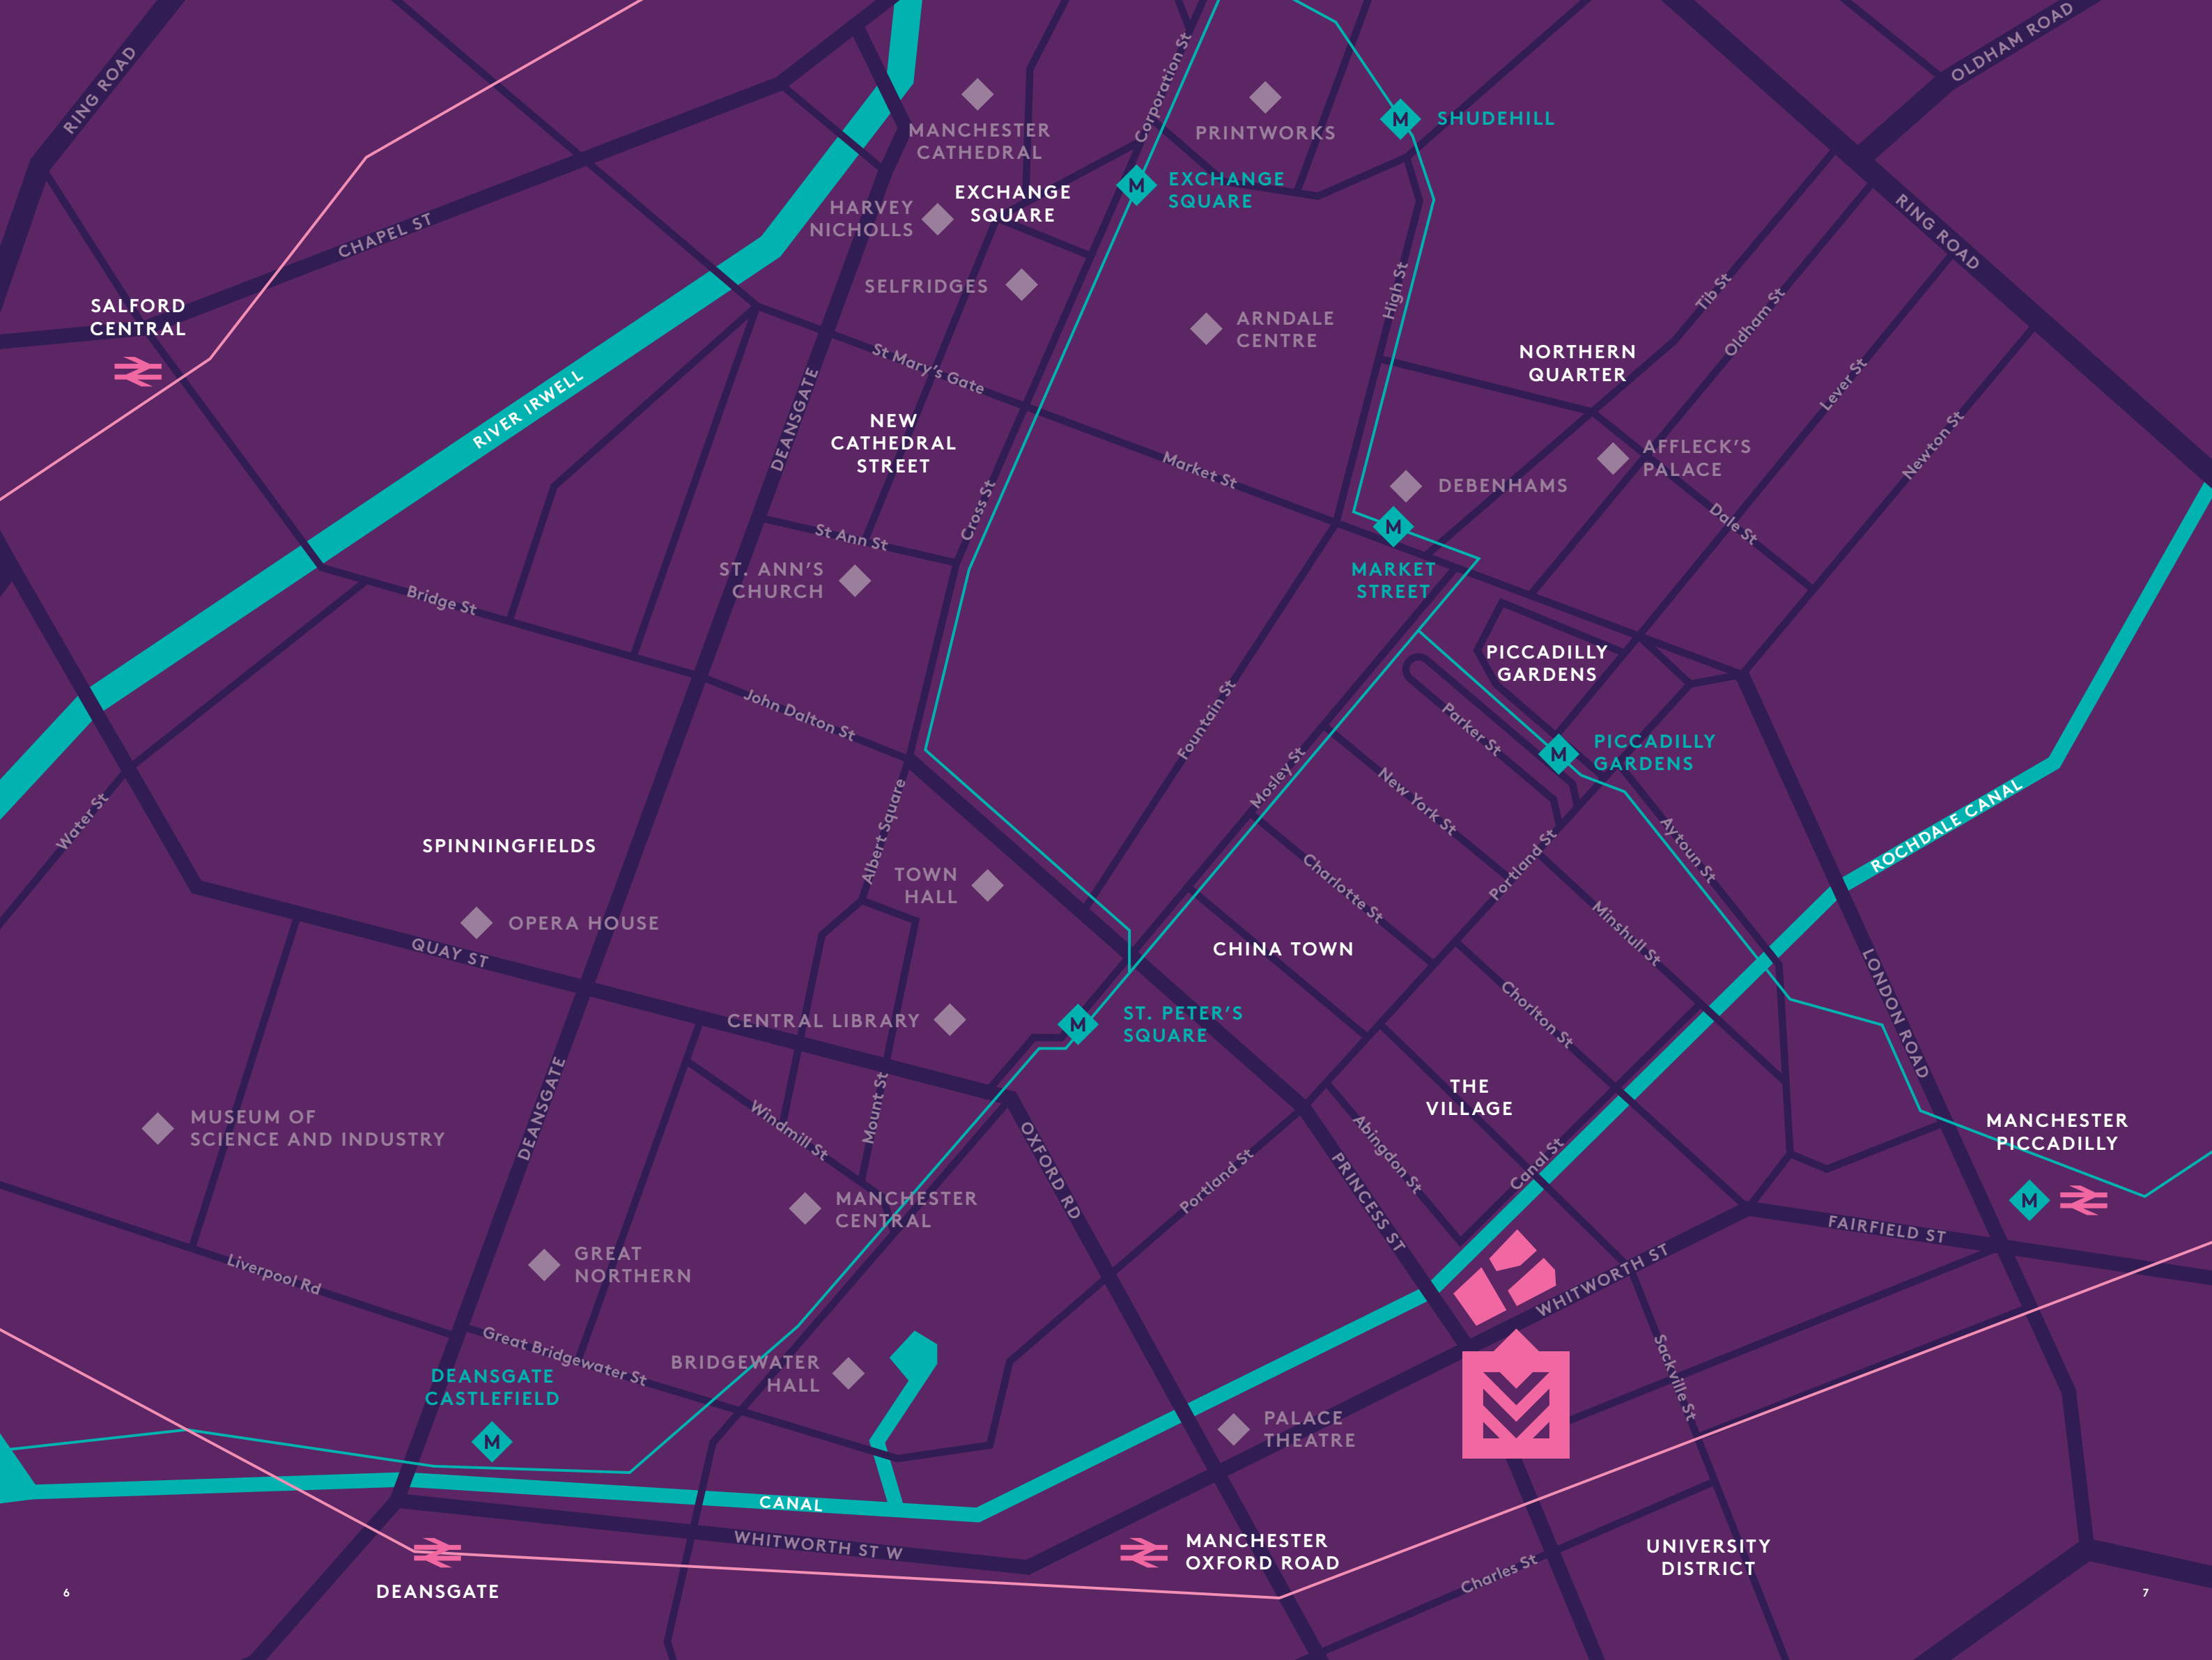

MANCHESTER
NEW
SQUARE

THE CARDING BUILDING

CONTENTS

THE BUILDINGS	04
THE LOCATION	06
THE APARTMENTS	08
1 BEDROOM	08
2 BEDROOM	18

THE BUILDINGS

Manchester New Square is made up of three individual buildings centred around a tranquil, landscaped square, in the beating heart of the city's central community. It's just a few minutes' walk to the city's attractions and transport hubs. Residents and visitors alike will benefit from the artisan restaurants and retailers on the ground floors.