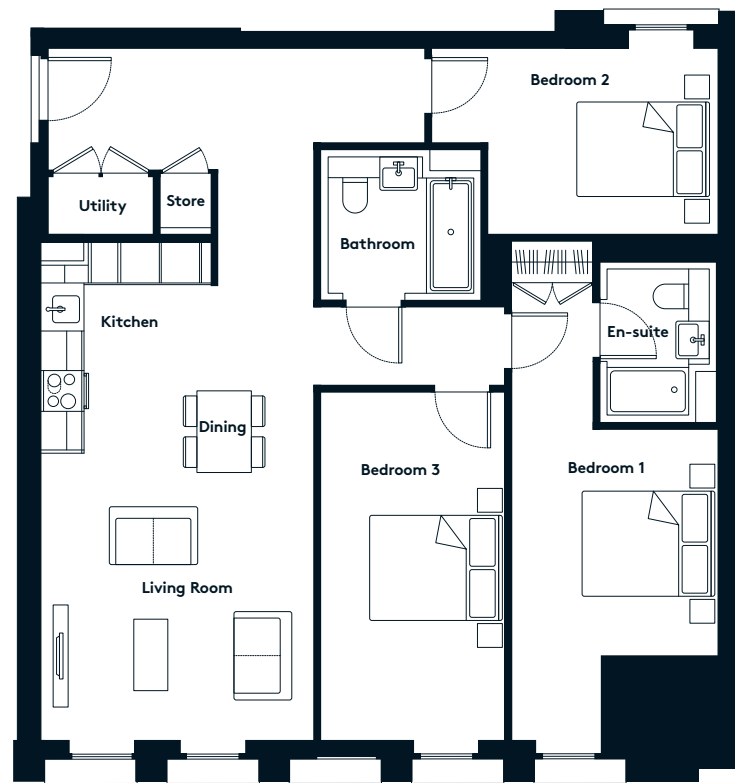

3 BEDROOM APARTMENT TYPE 3-01-A

Level	2-6
Number of Bedrooms	3
Sq m	102.2
Sq ft	1100

601

301

401

501

201