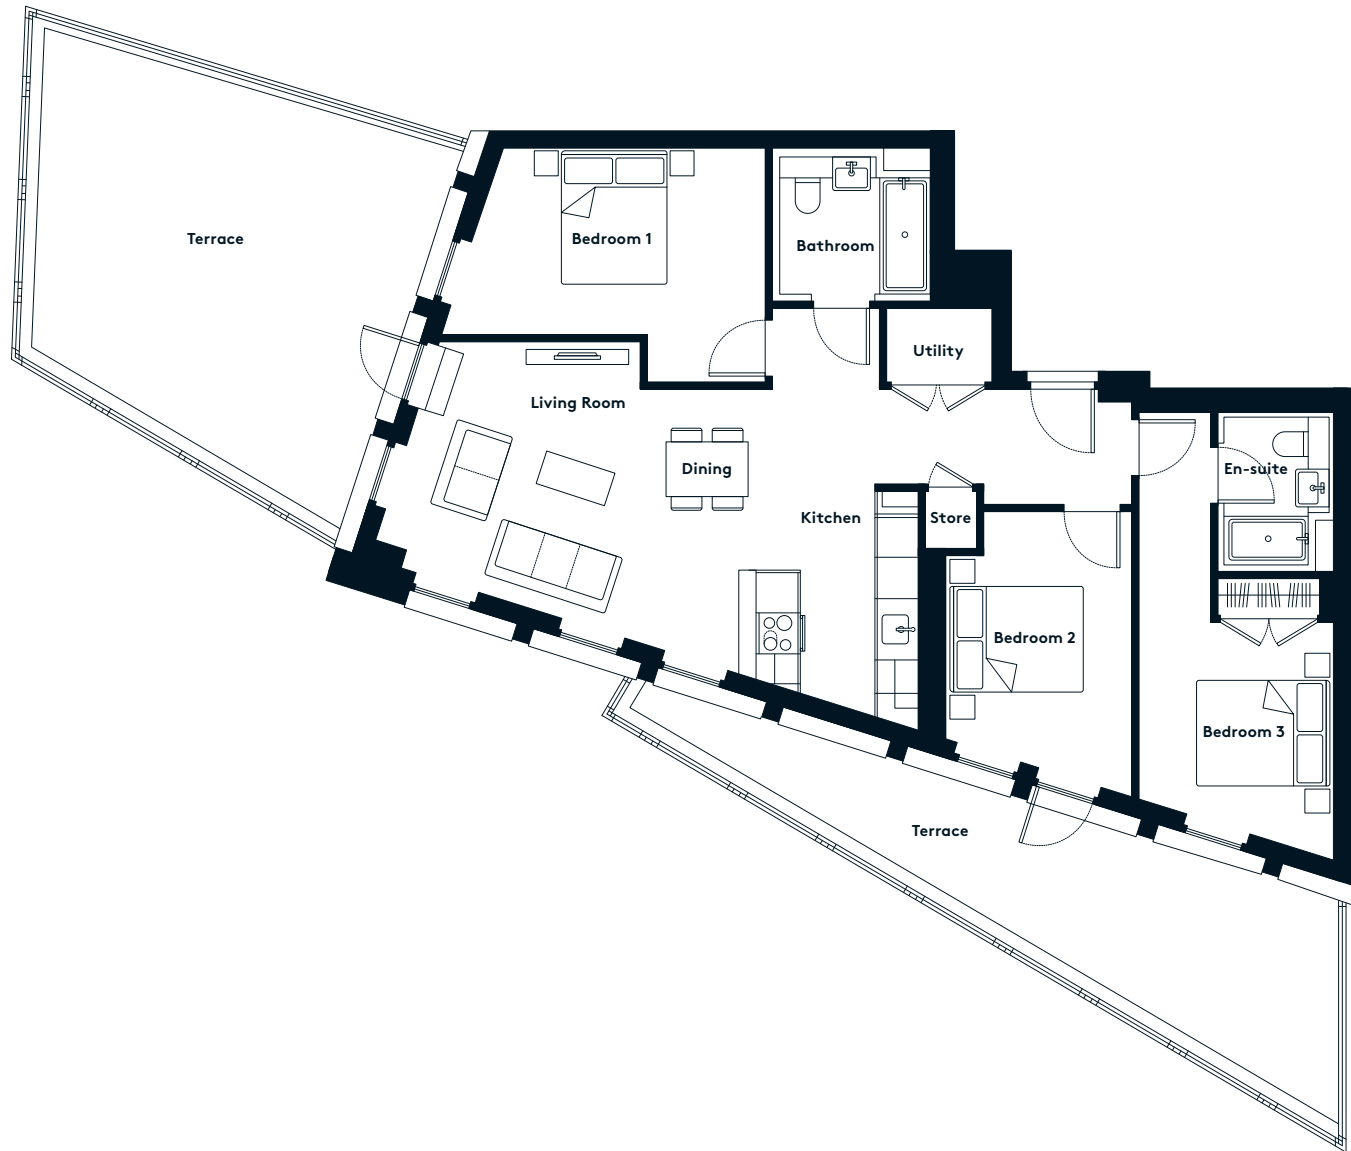

4th Floor

5th Floor

1st Floor

2nd Floor

3 BEDROOM APARTMENT TYPE 3-03-B

Level	12
Number of Bedrooms	3
Sq m	91.7
Sq ft	987
Terrace Sq m	52.6
Terrace Sq ft	566

12th Floor Apartments:

1203