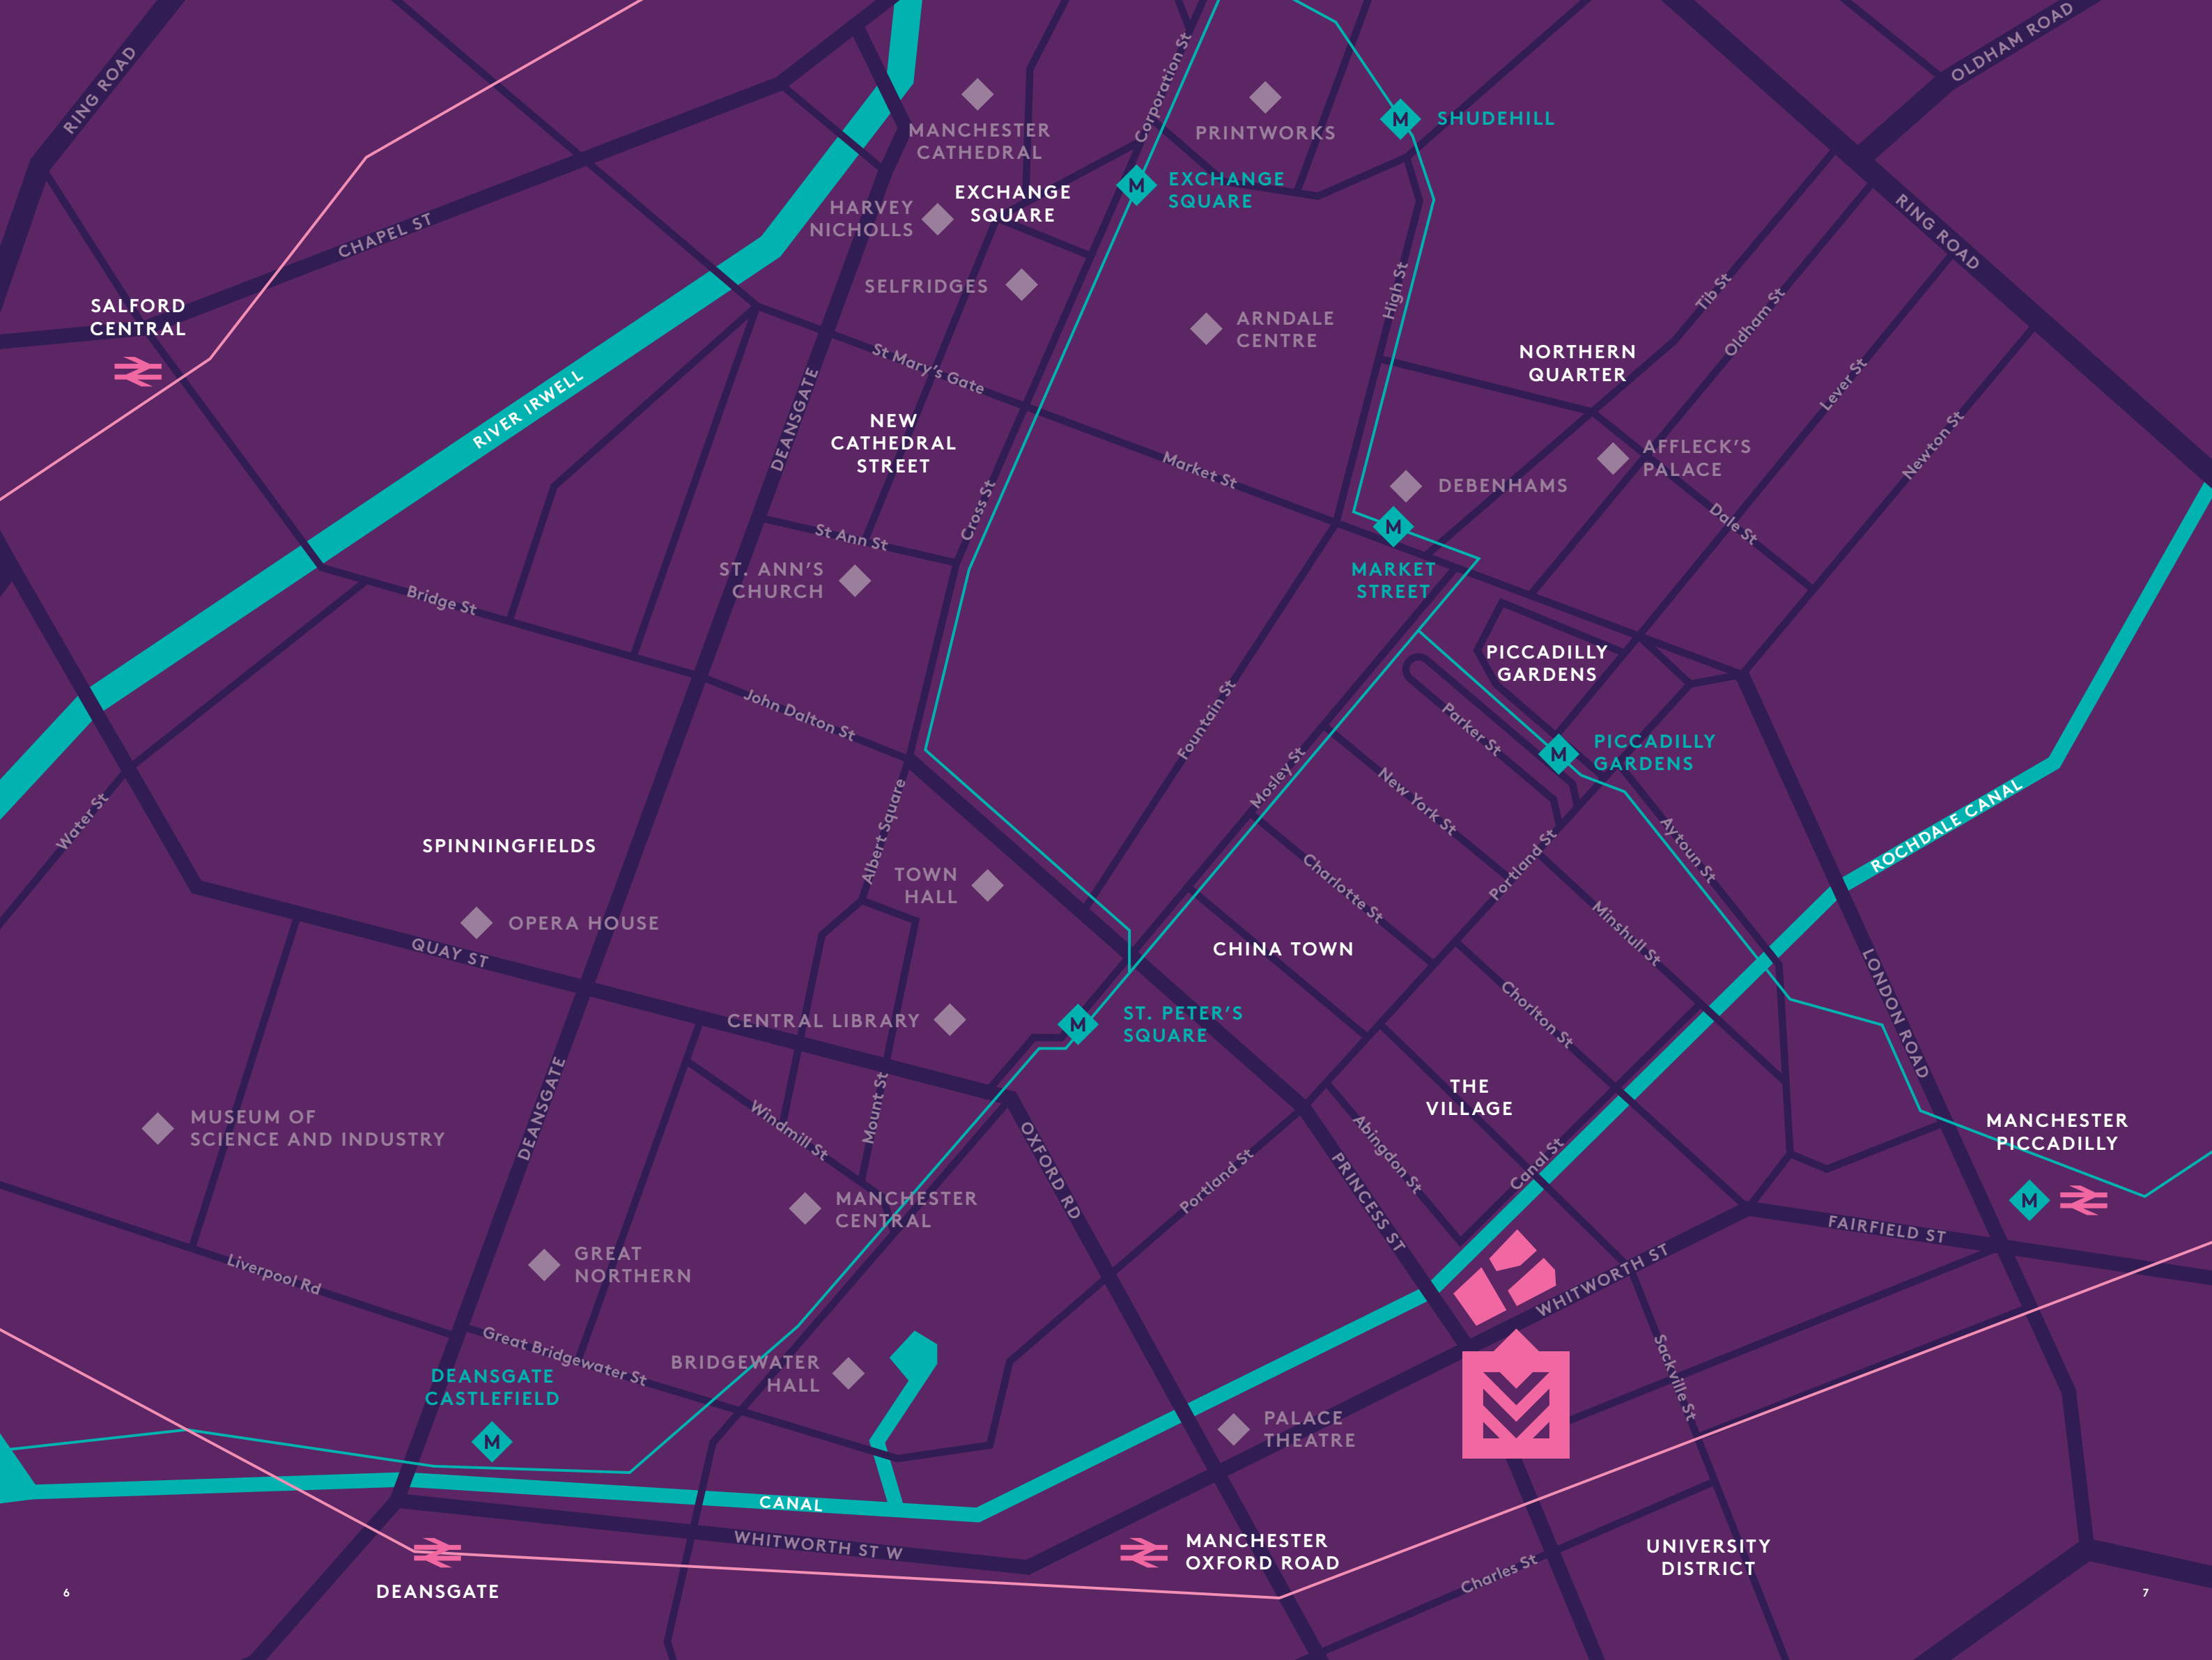

3 BEDROOM 56

THE BUILDINGS

Manchester New Square is made up of three individual buildings centred around a tranquil, landscaped square, in the beating heart of the city's central community. It's just a few minutes' walk to the city's attractions and transport hubs. Residents and visitors alike will benefit from the artisan restaurants and retailers on the ground floors.