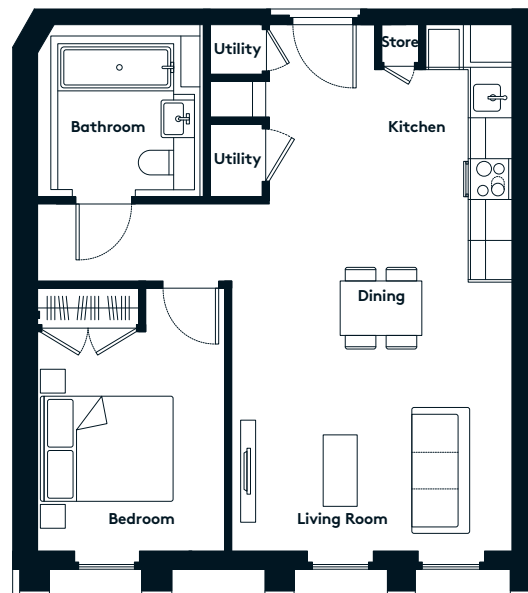

1 BEDROOM APARTMENT TYPE 1-05-A

Level	1-11
Number of Bedrooms	1
Sq m	54.5
Sq ft	587

902

1002

1102

602

702

802

302

402

502

102

202