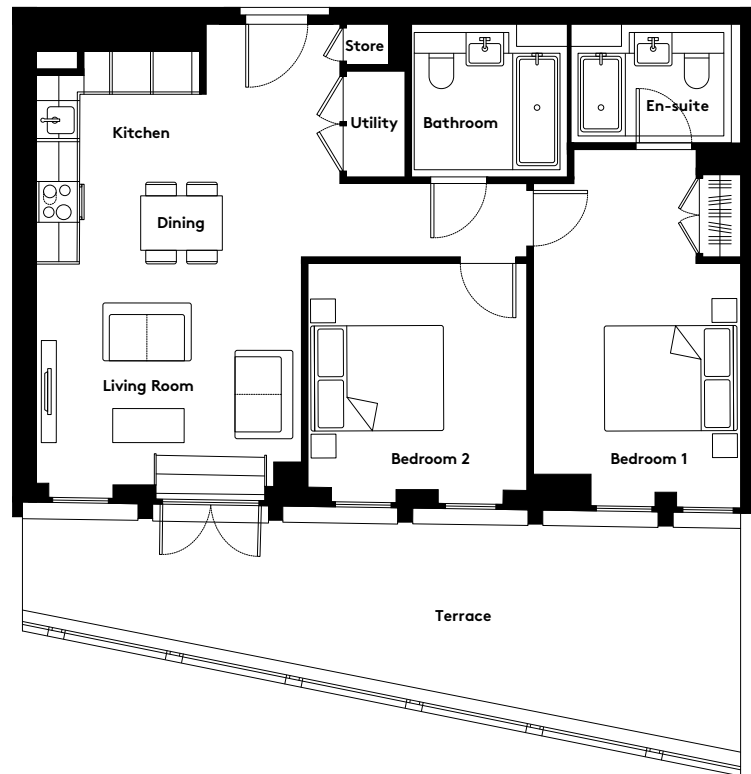

Level	10
Number of Bedrooms	2
Sq m	78
Sq ft	840

2 BEDROOM APARTMENT TYPE 2-34-A

Level	11
Number of Bedrooms	2
Sq m	71.2
Sq ft	766

2 BEDROOM APARTMENT TYPE 2-34-B

Level	10
Number of Bedrooms	2
Sq m	71.4
Sq ft	768
Terrace Sq m	24.9
Terrace Sq ft	268