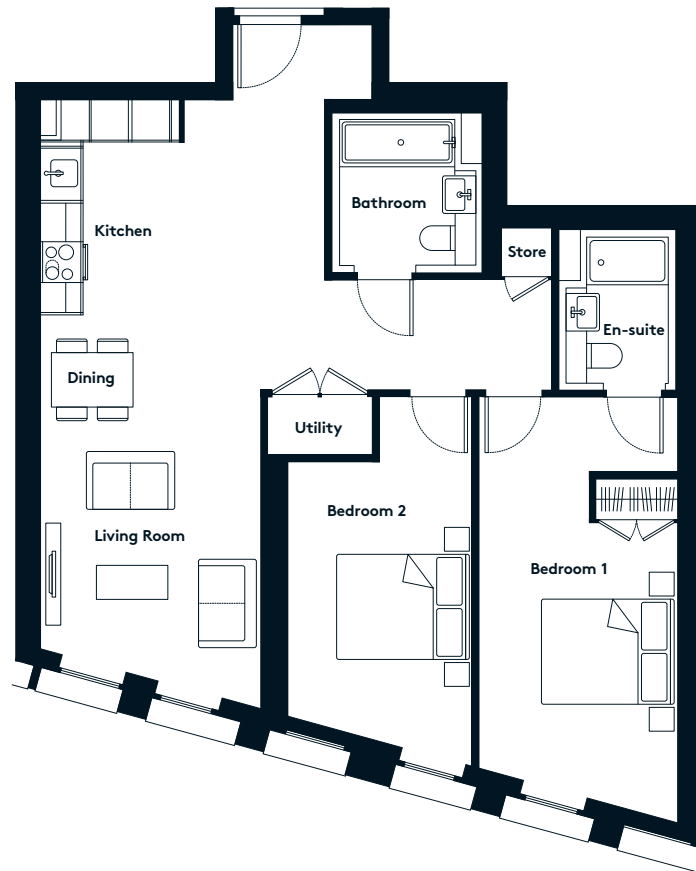

401

5th Floor Apartments:

501

1st Floor

2nd Floor Apartments:

201

2 BEDROOM APARTMENT TYPE 2-17-C

Level	1
Number of Bedrooms	2
Sq m	85.4
Sq ft	919