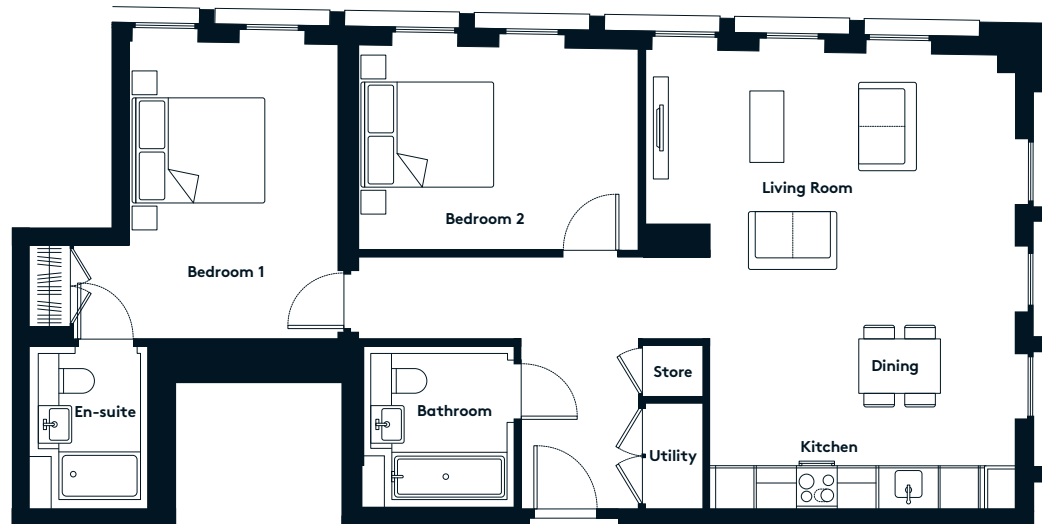

2 BEDROOM APARTMENT TYPE 2-21-B

Level	7
Number of Bedrooms	2
Sq m	91.0
Sq ft	979
Terrace Sq m	59.2
Terrace Sq ft	637

2 BEDROOM APARTMENT TYPE 2-22-A

Level	11-13
Number of Bedrooms	2
Sq m	88.7
Sq ft	954

12th Floor
Apartments: