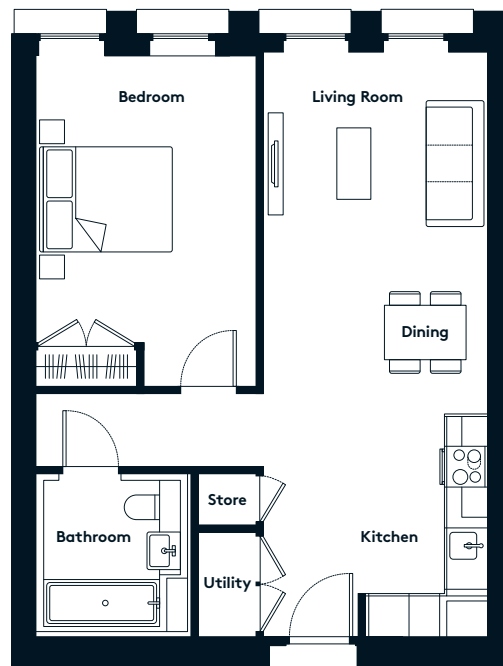

1 BEDROOM APARTMENT TYPE 1-01-C

Level	1-6
Number of Bedrooms	1
Sq m	57.8
Sq ft	621