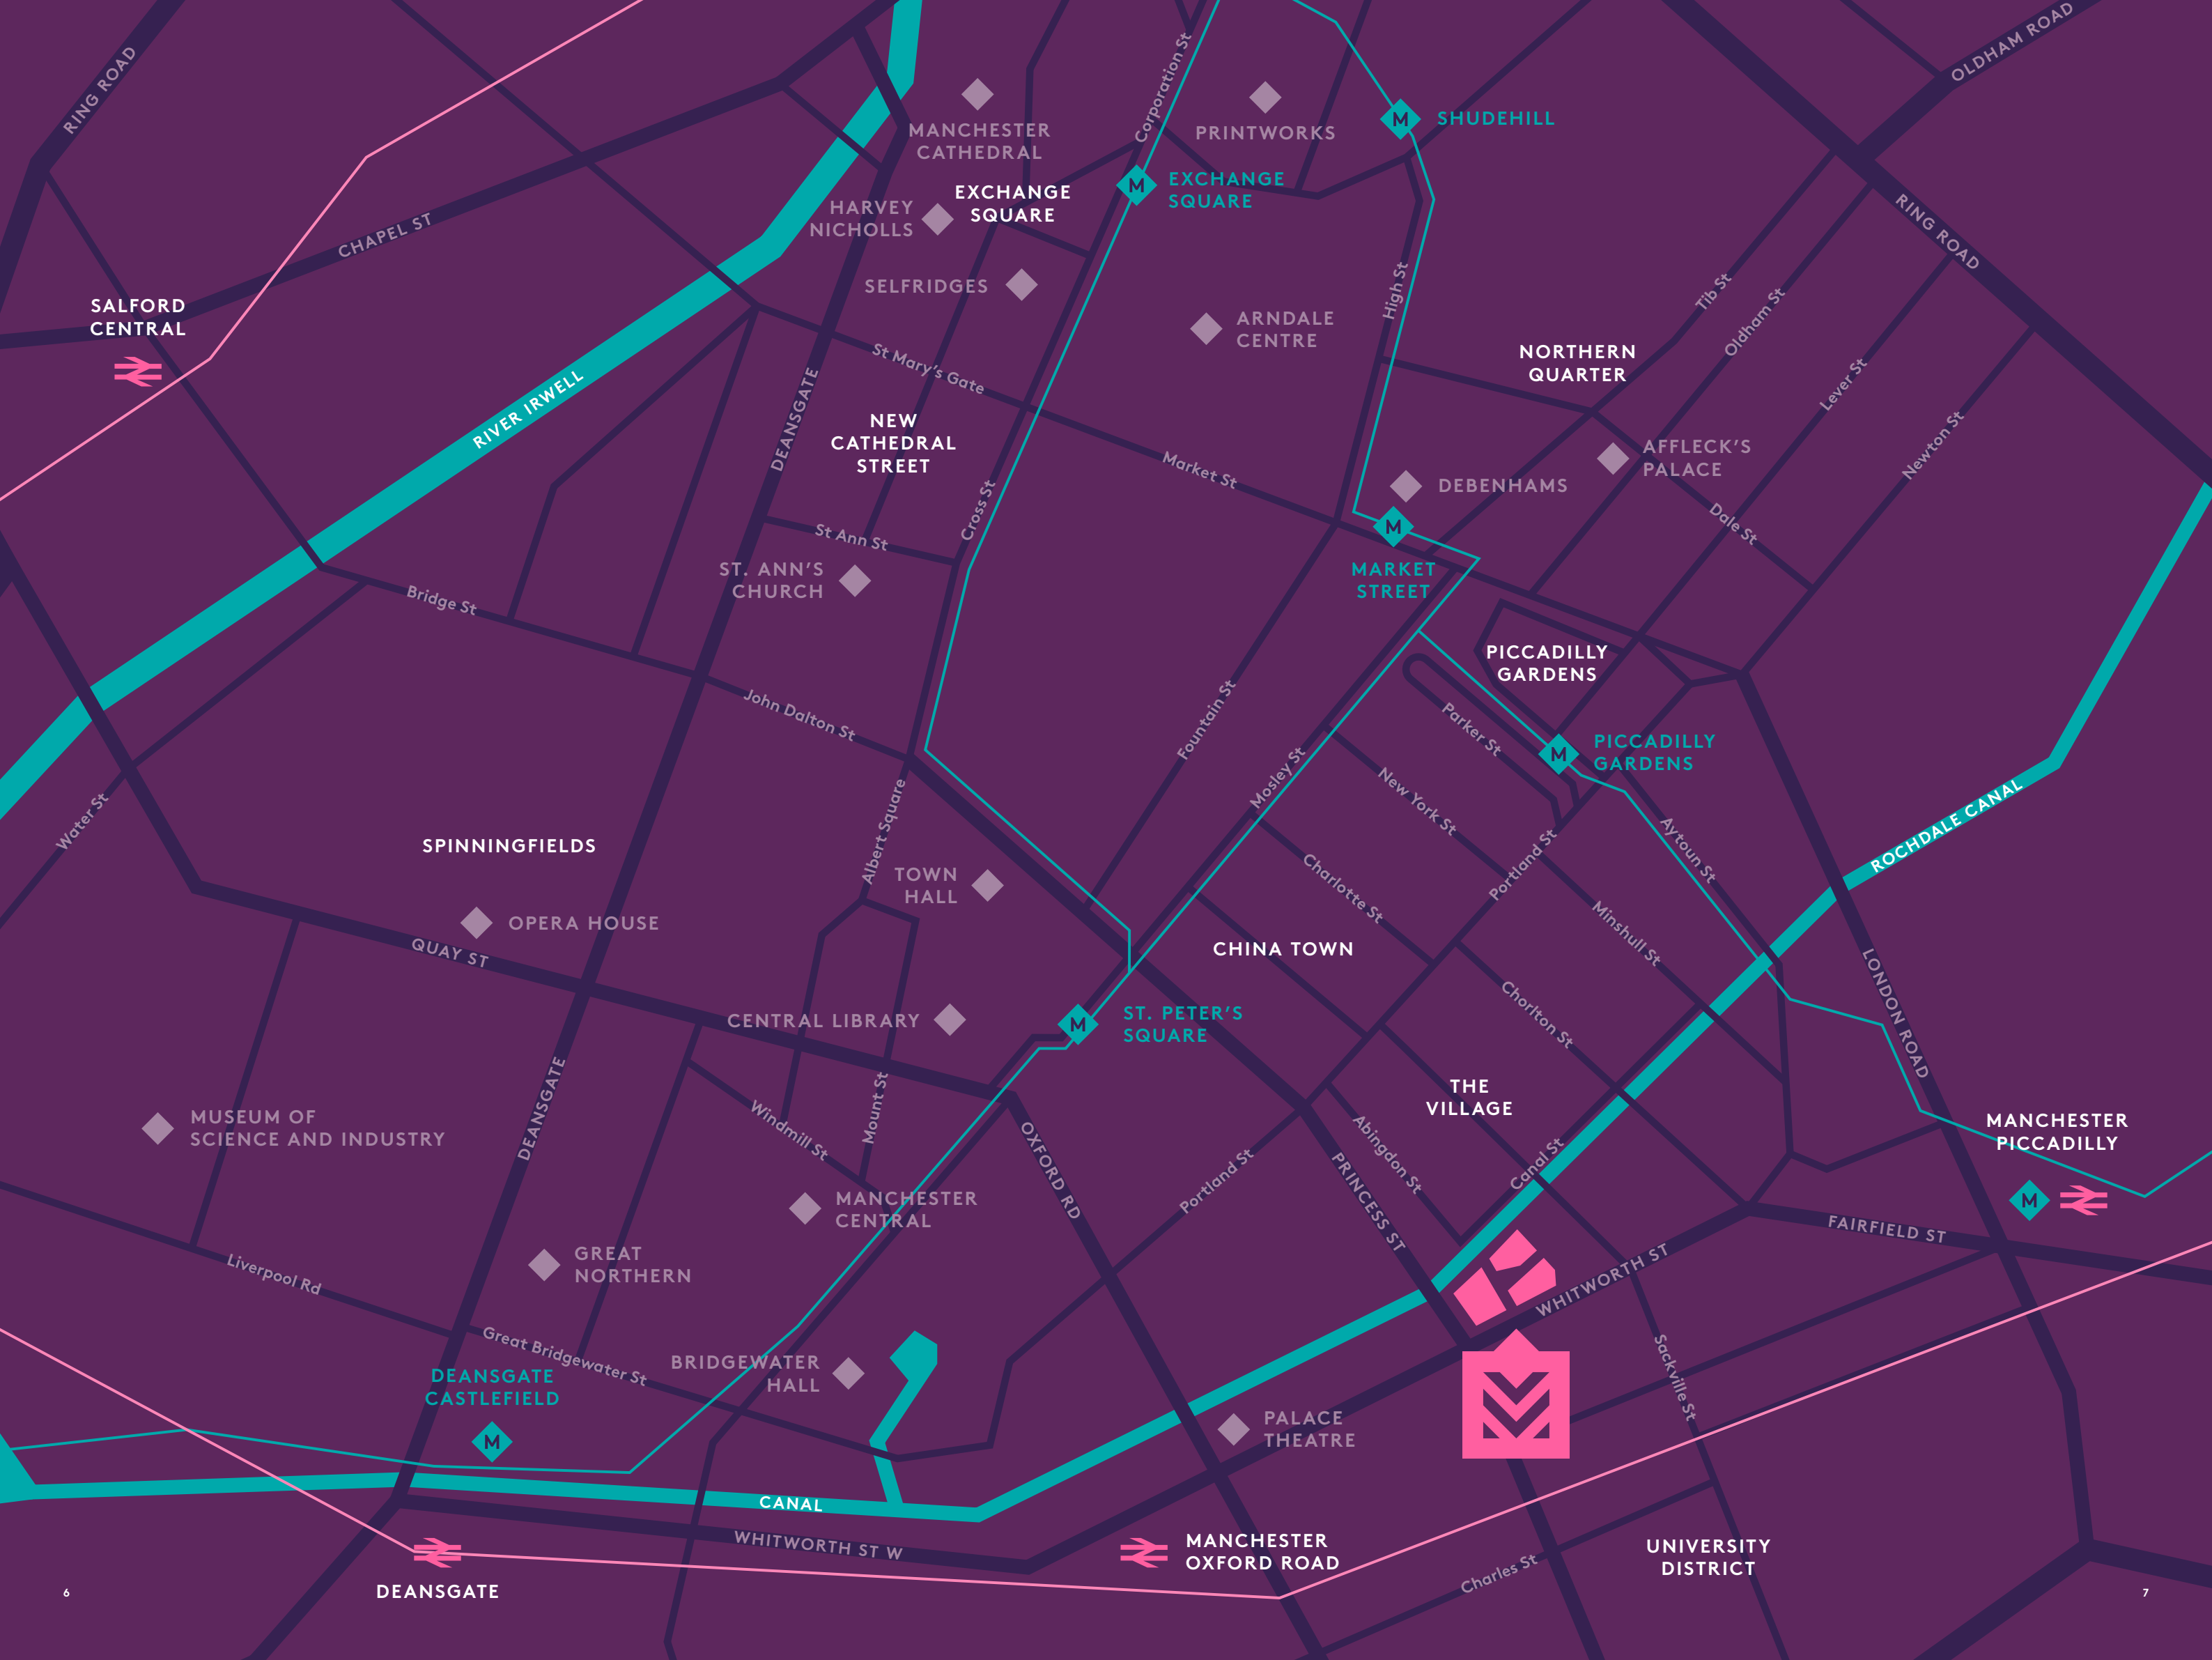

THE CALICO BUILDING

CONTENTS

THE BUILDINGS	04
THE LOCATION	06
THE APARTMENTS	08
1 BEDROOM	08
2 BEDROOM	30

THE BUILDINGS

Manchester New Square is made up of three individual buildings centred around a tranquil, landscaped square, in the beating heart of the city's central community. It's just a few minutes' walk to the city's attractions and transport hubs. Residents and visitors alike will benefit from the artisan restaurants and retailers on the ground floors.