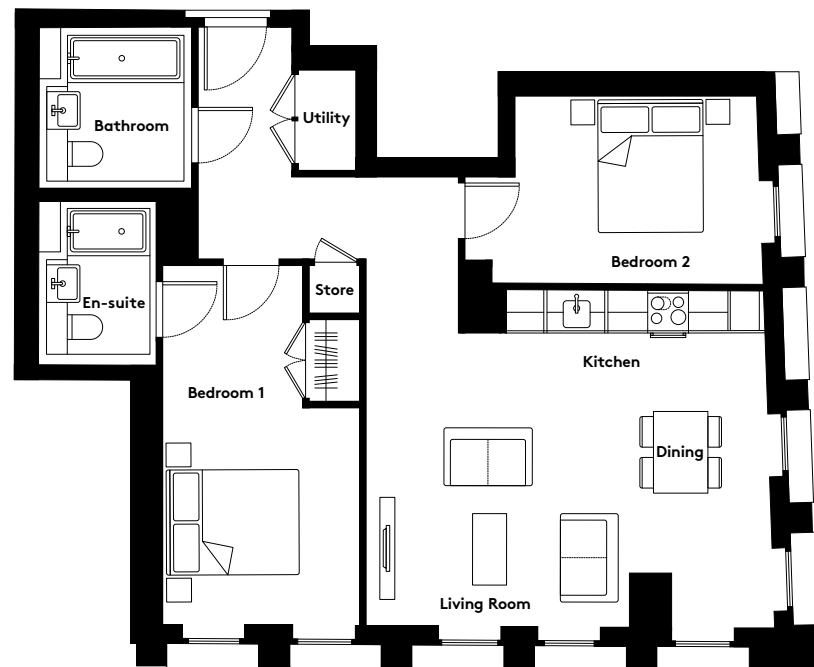

202

2 BEDROOM APARTMENT TYPE 2-28-A

Level	1-9
Number of Bedrooms	2
Sq m	78.4
Sq ft	844

9th Floor Apartments:

903

10th Floor

11th Floor

6th Floor Apartments: