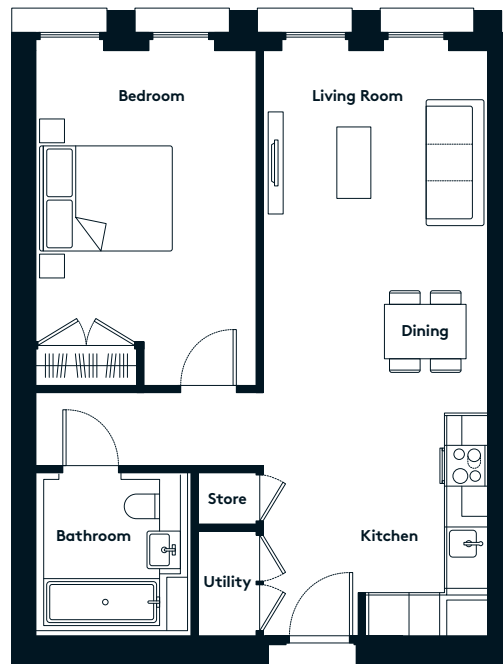

WHITWORTH ST W

MANCHESTER OXFORD ROAD

UNIVERSITY DISTRICT

DEANSGATE

1 BEDROOM APARTMENT TYPE 1-01-A

Level	7-11
Number of Bedrooms	1
Sq m	57.9
Sq ft	623

12th Floor

13th Floor