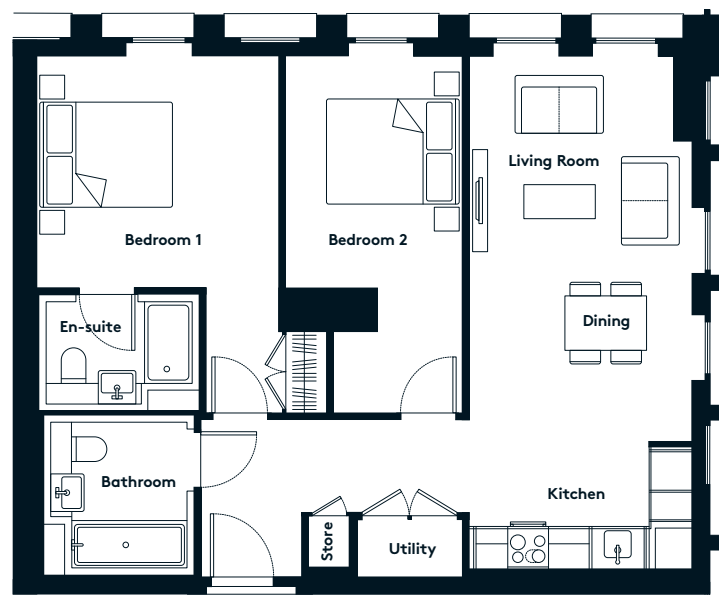

2 BEDROOM APARTMENT TYPE 2-20-A

Level	7-10
Number of Bedrooms	2
Sq m	74.3
Sq ft	799

12th Floor

13th Floor

9th Floor
Apartments:

907

10th Floor
Apartments:

1007