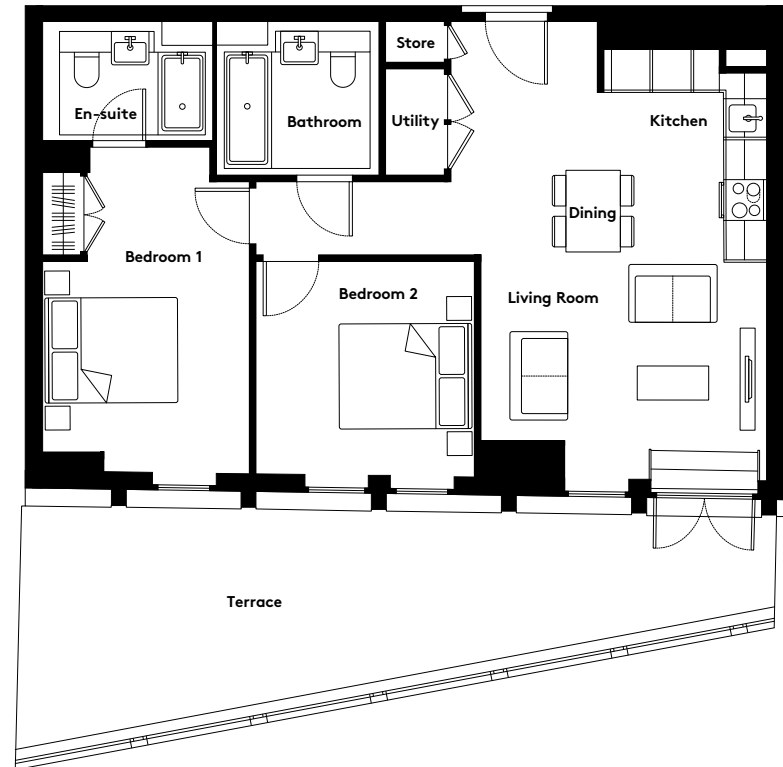

2 BEDROOM APARTMENT TYPE 2-35-A

Level	11
Number of Bedrooms	2
Sq m	71.3
Sq ft	767

1104

2 BEDROOM APARTMENT TYPE 2-35-B

Level	10
Number of Bedrooms	2
Sq m	71.5
Sq ft	769
Terrace Sq m	27.3
Terrace Sq ft	294