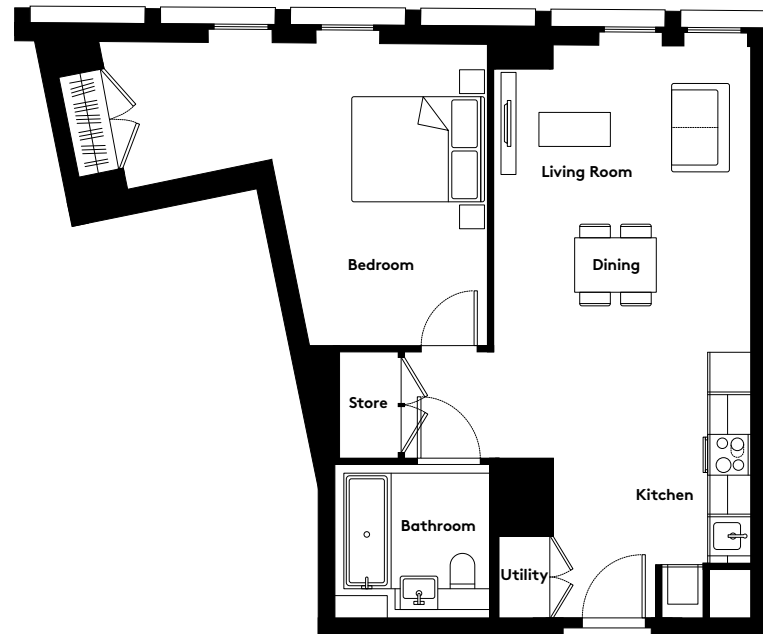

WHITWORTH ST W

Charles St

1 BEDROOM APARTMENT TYPE 1-12-A

Level	1-9
Number of Bedrooms	1
Sq m	61.4
Sq ft	661

9th Floor Apartments:

901

10th Floor

701