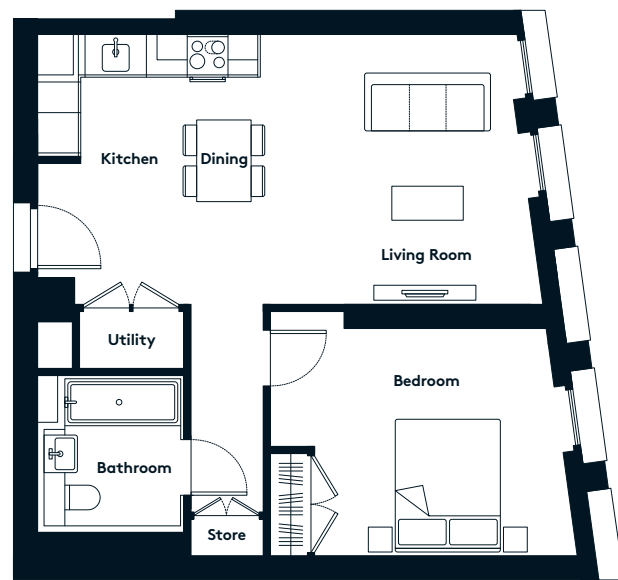

MANCHESTER OXFORD ROAD

UNIVERSITY DISTRICT

DEANSGATE

1 BEDROOM APARTMENT TYPE 1-08-A

Level	1-6
Number of Bedrooms	1
Sq m	55.9
Sq ft	602

12th Floor

13th Floor

9th Floor