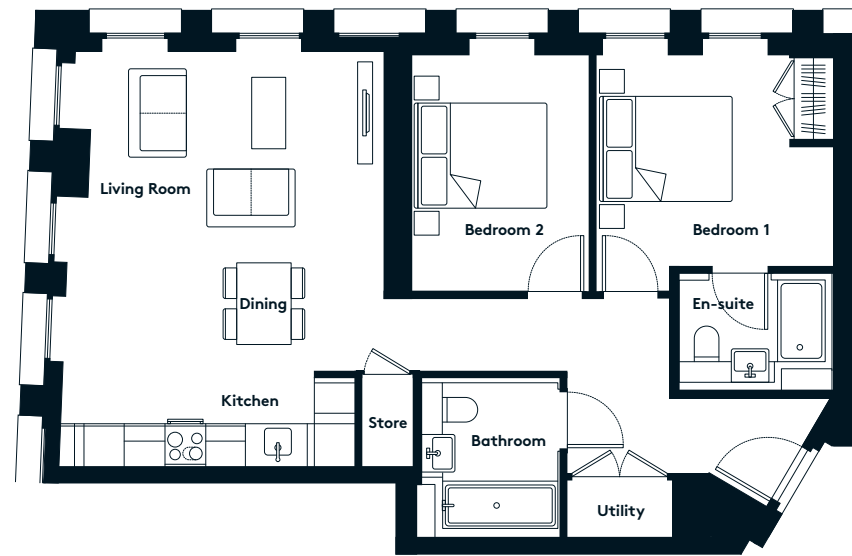

2 BEDROOM APARTMENT TYPE 2-01-A

Level	7-11
Number of Bedrooms	2
Sq m	74.4
Sq ft	801

12th Floor

13th Floor

14th Floor

9th Floor
Apartments:

906

10th Floor
Apartments: