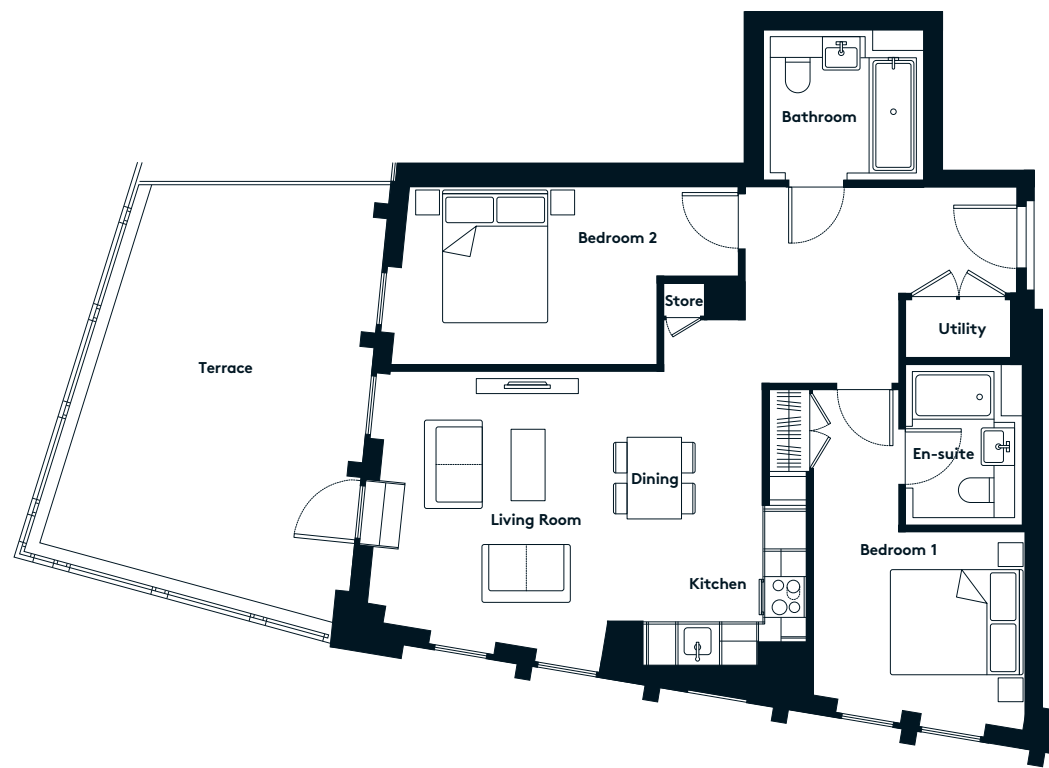

5th Floor

1st Floor

2nd Floor

2 BEDROOM APARTMENT TYPE 2-25-B

Level	11
Number of Bedrooms	2
Sq m	74.3
Sq ft	800
Terrace Sq m	24.1
Terrace Sq ft	260

2 BEDROOM APARTMENT TYPE 2-26-A

Level	12-13
Number of Bedrooms	2
Sq m	73.2
Sq ft	788