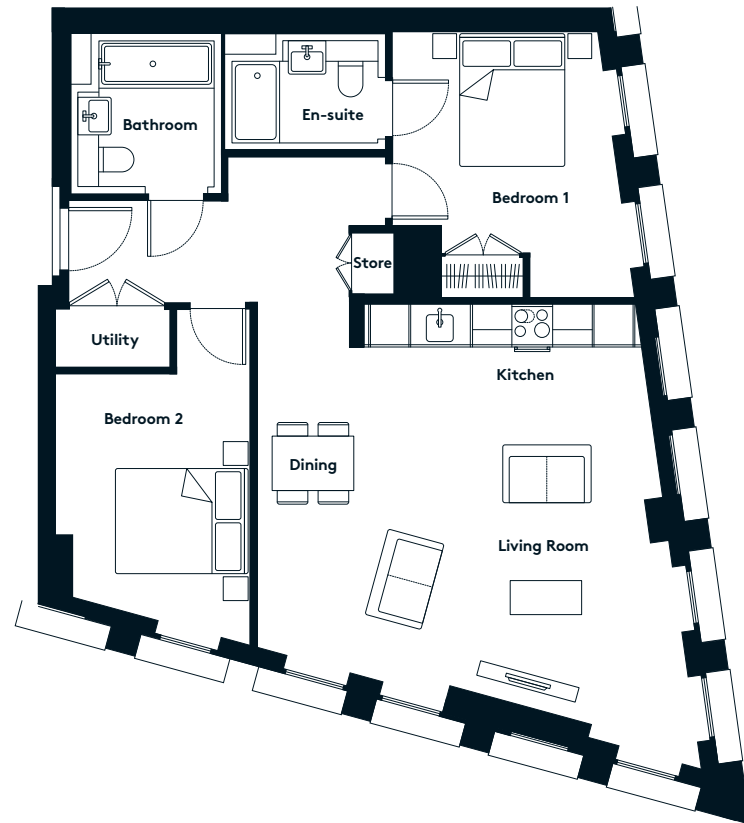

110

2nd Floor
Apartments:

210

2 BEDROOM APARTMENT TYPE 2-19-A

Level	1-6
Number of Bedrooms	2
Sq m	82.8
Sq ft	891

12th Floor

13th Floor

9th Floor