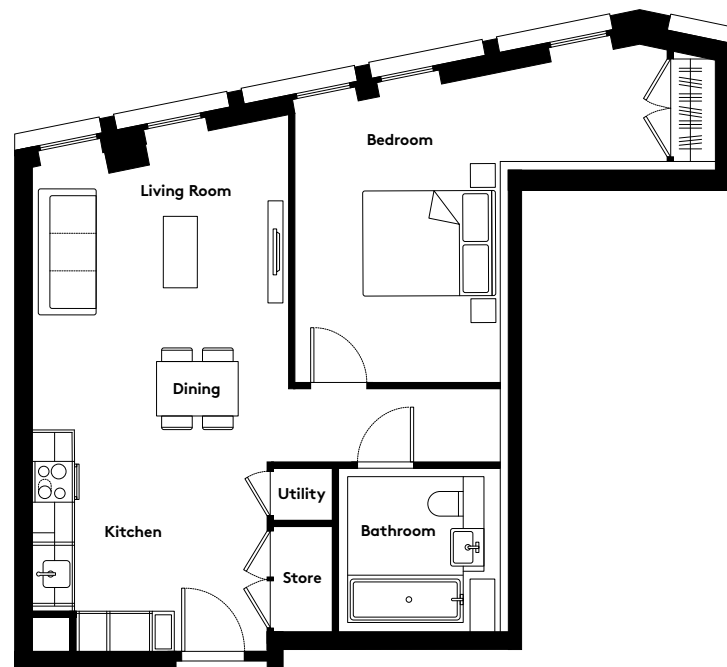

1 BEDROOM APARTMENT TYPE 1-18-A

Level	10-11
Number of Bedrooms	1
Sq m	58.5
Sq ft	630